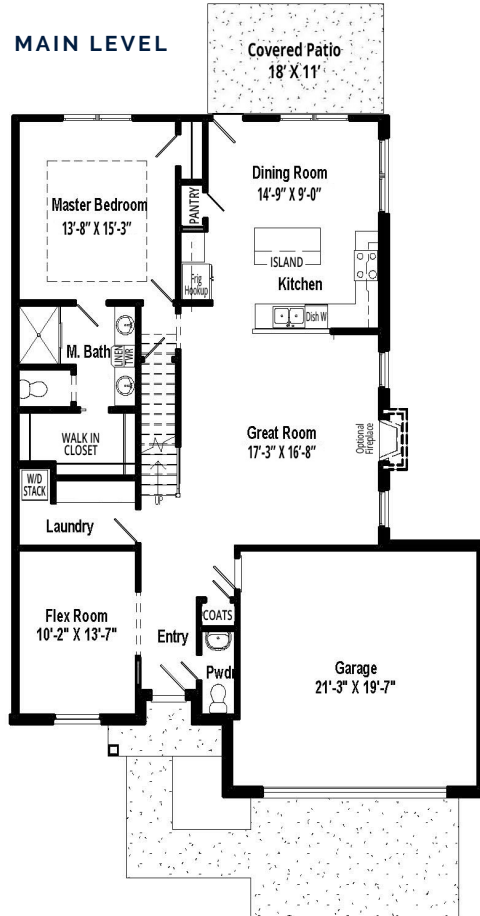

OPTION D

Barney

Our newest addition is the Barney which takes all the best features of our previous designs and enhances them to create a truly extravagant home. The biggest difference is the front Flex Room filled with natural light from the beautiful arched window.

SIZE:
≈2,860 Sq Ft

* Room measurements are approximate with final dimensions determined upon build.

MAIN LEVEL

UPPER LEVEL