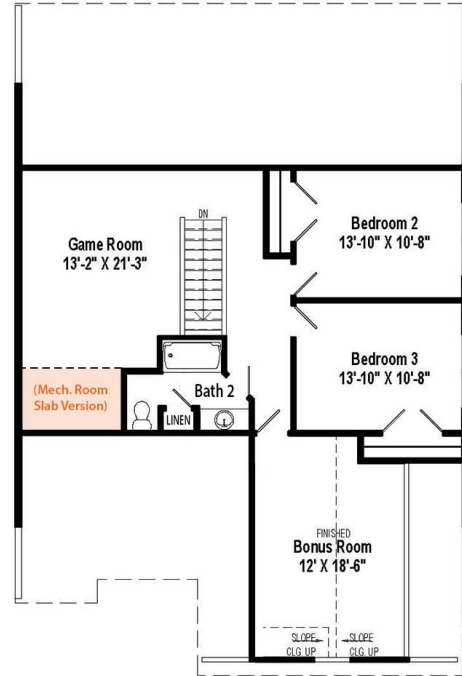

OPTION C

Fred

Our grand patio home, the Fred, comes with an added flex room on the main level. In our slab layout, the bonus room provides ample space for all your storage needs.

*Basement version available to be tailored to your needs. See back of this sheet for details.

SIZE:
3,040 Sq Ft

* Room measurements are approximate with final dimensions determined upon build.

MAIN LEVEL

UPPER LEVEL

OPTION C

Fred

Basement Layout

* Choose from our constructed designs, including the one shown here, of our finished, daylighted lower level that best fits your needs and desires. We can modify the space to add a game room, bar, fitness center, and even an extra bedroom! We make simple living feel extravagant with these additional spaces.

SIZE WITH BASEMENT:

≈4,380 Sq Ft

* Room measurements are approximate with final dimensions determined upon build.

LOWER LEVEL