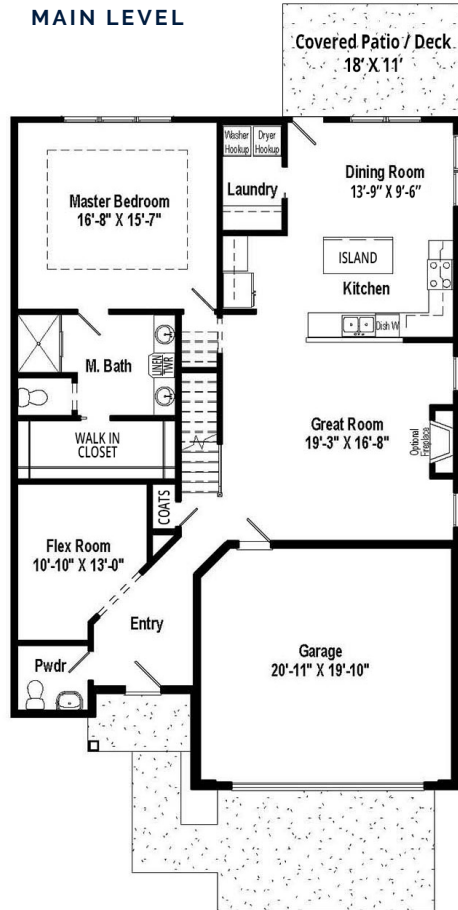

OPTION C

Fred

Our grand patio home, the Fred, comes with an added flex room on the main level. In our slab layout, the bonus room provides ample space for all your storage needs.

*Basement version available to be tailored to your needs. See back of this sheet for details.

SIZE:
3,040 Sq Ft

* Room measurements are approximate with final dimensions determined upon build.

MAIN LEVEL

UPPER LEVEL

OPTION C

Fred

Basement Layout

* Choose from our constructed designs, including the one shown here, of our finished, daylighted lower level that best fits your needs and desires. We can modify the space to add a game room, bar, fitness center, and even an extra bedroom! We make simple living feel extravagant with these additional spaces.

SIZE WITH BASEMENT:

≈4,380 Sq Ft

* Room measurements are approximate with final dimensions determined upon build.

LOWER LEVEL